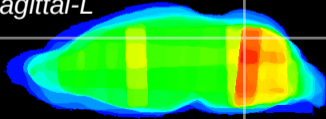

Coronal

Sagittal-R

Sagittal-L

ViBrism: CX28686
Horizontal

Cb vermis