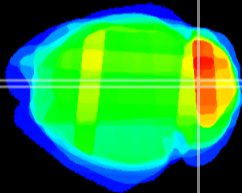

Coronal

Sagittal-R

Sagittal-L

ViBrism: CX28686
Horizontal

Cb vermis