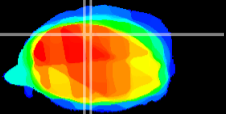

Coronal

Sagittal-R

Sagittal-L

ViBrism: CX28686
Horizontal

Cb vermis