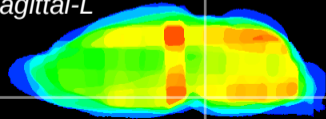

Coronal

Sagittal-R

Sagittal-L

ViBrism: CX28695
Horizontal

Pn