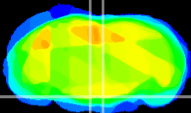

Coronal

Sagittal-R

Sagittal-L

ViBrism: CX28695
Horizontal

Pn