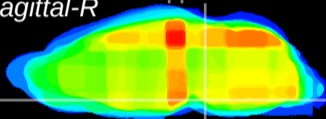

Coronal

Sagittal-R

Sagittal-L

ViBrism: CX28695
Horizontal

Pn