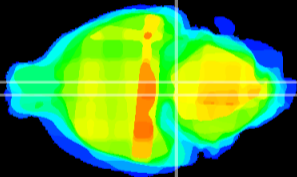

Coronal

Sagittal-R

Sagittal-L

ViBrism: CX28695
Horizontal

Pn