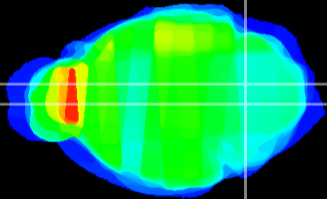

Coronal

Sagittal-R

Sagittal-L

ViBrism: CX28701
Horizontal

MVe