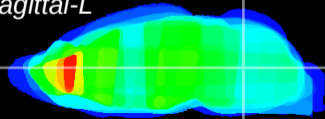

Coronal

Sagittal-R

Sagittal-L

ViBrism: CX28701
Horizontal

MVe