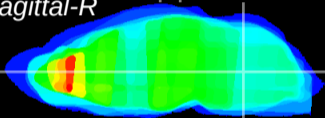

Coronal

Sagittal-R

Sagittal-L

ViBrism: CX28701
Horizontal

MVe