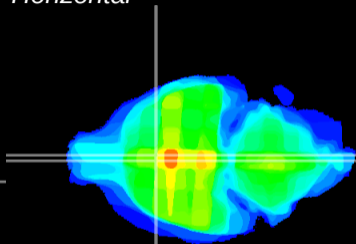

Coronal

Sagittal-R

Sagittal-L

ViBrism: CX28704  
Horizontal

MPA