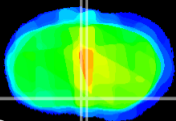

Coronal

Sagittal-R

Sagittal-L

ViBrism: CX28704  
Horizontal

MPA