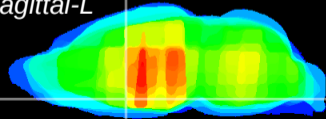

Coronal

Sagittal-R

Sagittal-L

ViBrism: CX28704  
Horizontal

MPA