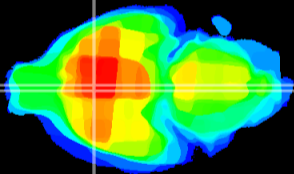

Coronal

Sagittal-R

Sagittal-L

ViBrisM: CX28709
Horizontal

MPA