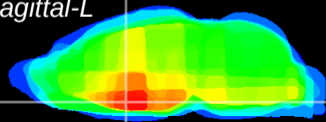

Coronal

Sagittal-R

Sagittal-L

ViBrisM: CX28709
Horizontal

MPA