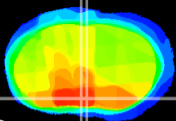

Coronal

Sagittal-R

Sagittal-L

ViBrisM: CX28709
Horizontal

MPA