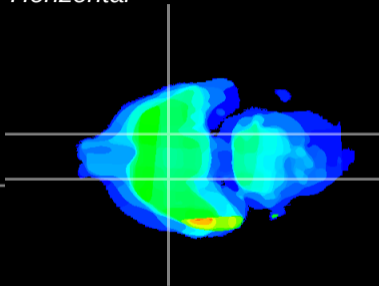

*Coronal*

*Sagittal-R*

*Sagittal-L*

ViBrism: CX28712  
*Horizontal*

S0