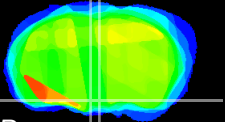

Coronal

Sagittal-R

Sagittal-L

ViBrism: CX28713
Horizontal

VMH