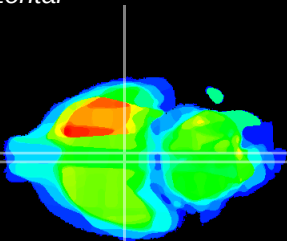

Coronal

Sagittal-R

Sagittal-L

ViBrism: CX28713
Horizontal

VMH