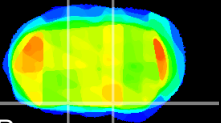

Coronal

Sagittal-R

Sagittal-L

ViBrisM: CX28738
Horizontal

S0