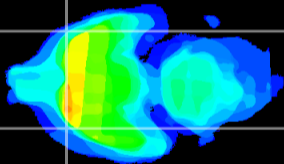

Coronal

Sagittal-R

Sagittal-L

ViBrism: CX28747
Horizontal

Pir