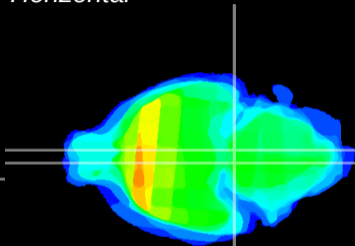

Coronal

Sagittal-R

Sagittal-L

ViBrism: CX28747
Horizontal

Pn