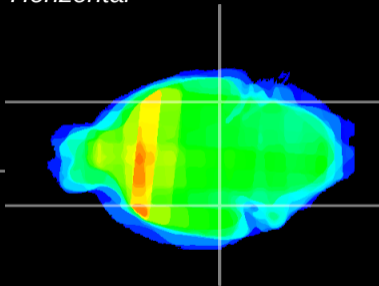

Coronal

Sagittal-R

Sagittal-L

ViBrism: CX28747
Horizontal

ventral S