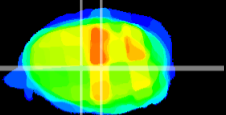

Coronal

Sagittal-R

Sagittal-L

ViBrism: CX28752
Horizontal

MVe