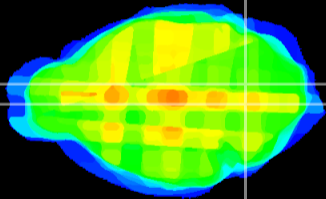

Coronal

Sagittal-R

Sagittal-L

ViBrism: CX28752
Horizontal

MVe