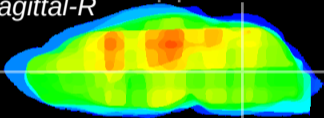

Coronal

Sagittal-R

Sagittal-L

ViBrism: CX28752
Horizontal

MVe