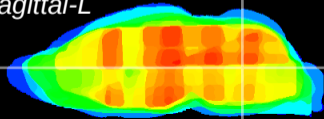

Coronal

Sagittal-R

Sagittal-L

ViBrism: CX28752
Horizontal

MVe