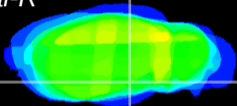

Coronal

Sagittal-R

Sagittal-L

ViBrism: CX28801
Horizontal