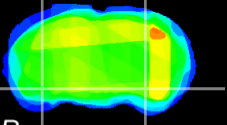

Coronal

Sagittal-R

Sagittal-L

ViBrism: CX28801
Horizontal