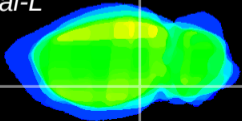

Coronal

Sagittal-R

Sagittal-L

ViBrism: CX28801
Horizontal