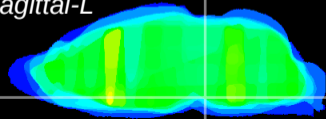

Coronal

Sagittal-R

Sagittal-L

ViBrism: CX28810
Horizontal

Pn