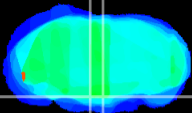

Coronal

Sagittal-R

Sagittal-L

ViBrism: CX28810
Horizontal

Pn