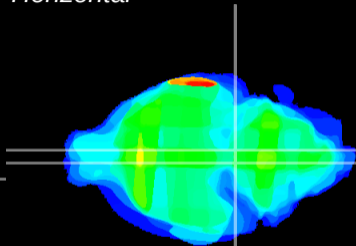

Coronal

Sagittal-R

Sagittal-L

ViBrism: CX28810
Horizontal

Pn