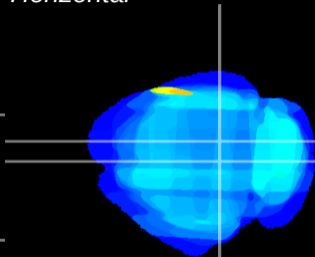

Coronal

Sagittal-R

Sagittal-L

ViBrism: CX28835
Horizontal

SC