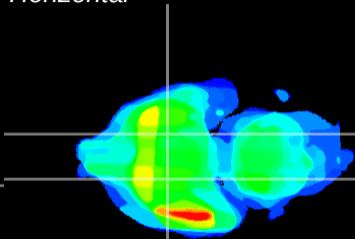

Coronal

Sagittal-R

Sagittal-L

ViBrisM: CX28854
Horizontal

S0