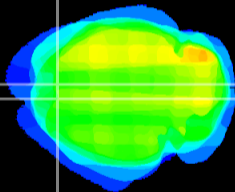

Coronal

Sagittal-R

Sagittal-L

ViBris: CX28861
Horizontal

Cx motor