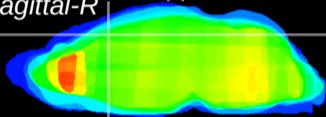

Coronal

Sagittal-R

Sagittal-L

ViBris: CX28861
Horizontal

Cx motor