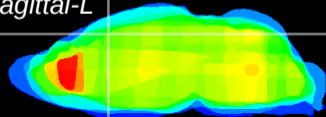

Coronal

Sagittal-R

Sagittal-L

ViBris: CX28861
Horizontal

Cx motor