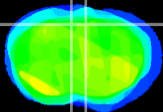

Coronal

Sagittal-R

Sagittal-L

ViBris: CX28861
Horizontal

Cx motor