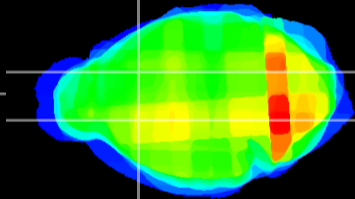

Coronal

Sagittal-R

Sagittal-L

ViBrism: CX28866
Horizontal

CPU medial