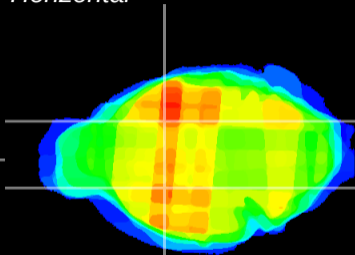

Coronal

Sagittal-R

Sagittal-L

ViBrism: CX28869
Horizontal

GP