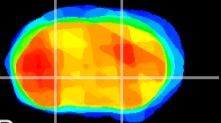

Coronal

Sagittal-R

Sagittal-L

ViBrism: CX28869
Horizontal

GP