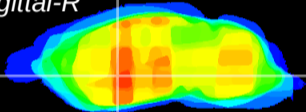

Coronal

Sagittal-R

Sagittal-L

ViBrism: CX28869
Horizontal

GP