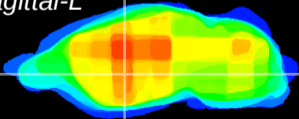

Coronal

Sagittal-R

Sagittal-L

ViBrism: CX28869
Horizontal

GP