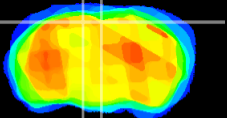

Coronal

Sagittal-R

Sagittal-L

ViBrism: CX28869
Horizontal

RS