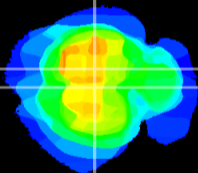

Coronal

Sagittal-R

Sagittal-L

ViBrism: CX28869
Horizontal

RS