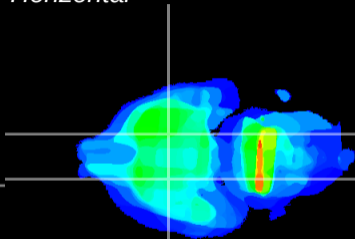

Coronal

Sagittal-R

Sagittal-L

ViBrism: CX28884
Horizontal

S0