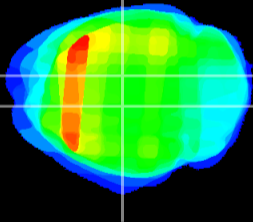

Coronal

Sagittal-R

Sagittal-L

ViBrism: CX28928
Horizontal

DG