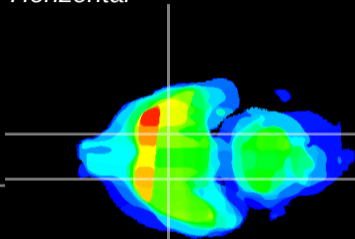

Coronal

Sagittal-R

Sagittal-L

ViBriSM: CX28933  
Horizontal

S0