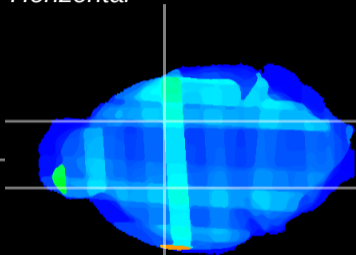

Coronal

Sagittal-R

Sagittal-L

ViBriSM: CX28936
Horizontal

GP