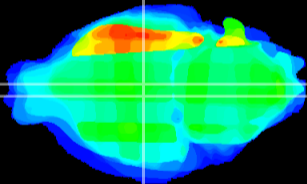

Coronal

Sagittal-R

Sagittal-L

ViBrism: CX28942
Horizontal

DM