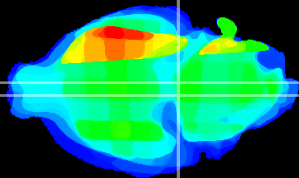

Coronal

Sagittal-R

Sagittal-L

ViBrism: CX28942
Horizontal

Pn