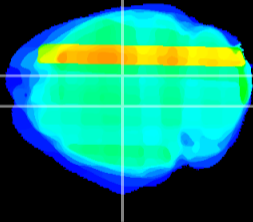

Coronal

Sagittal-R

Sagittal-L

ViBrism: CX28980
Horizontal

DG