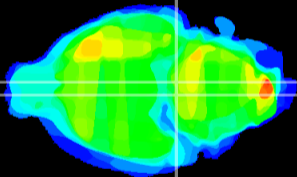

Coronal

Sagittal-R

Sagittal-L

ViBrism: CX28981
Horizontal

Pn