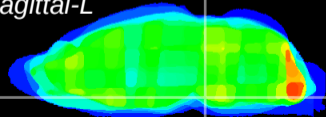

Coronal

Sagittal-R

Sagittal-L

ViBrism: CX28981
Horizontal

Pn