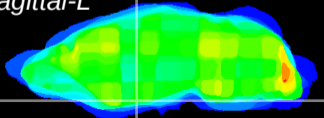

Coronal

Sagittal-R

Sagittal-L

ViBrism: CX28981
Horizontal

S0