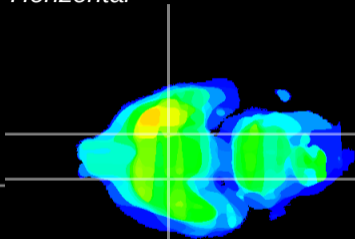

Coronal

Sagittal-R

Sagittal-L

ViBrism: CX28981
Horizontal

S0