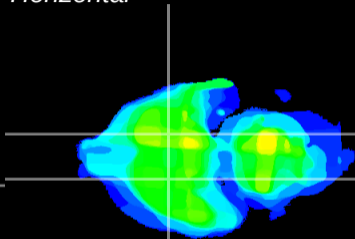

Coronal

Sagittal-R

Sagittal-L

ViBrism: CX28994
Horizontal

S0