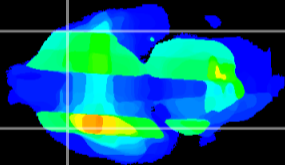

*Coronal*

*Sagittal-R*

*Sagittal-L*

ViBrism: CX29009  
*Horizontal*

Pir