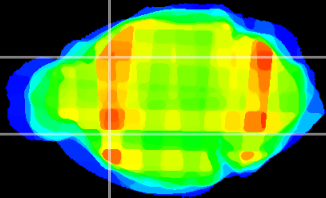

Coronal

Sagittal-R

Sagittal-L

ViBrism: CX29022
Horizontal

CPU lateral