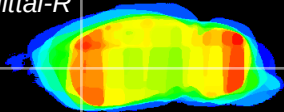

Coronal

Sagittal-R

Sagittal-L

ViBrism: CX29022
Horizontal

CPU lateral