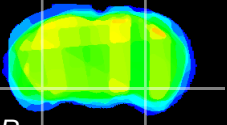

Coronal

Sagittal-R

Sagittal-L

ViBrism: CX29022
Horizontal

ventral S