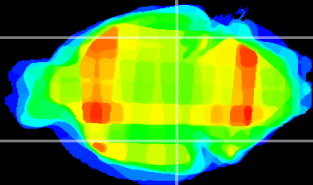

Coronal

Sagittal-R

Sagittal-L

ViBrism: CX29022
Horizontal

ventral S