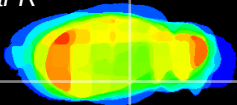

Coronal

Sagittal-R

Sagittal-L

ViBrism: CX29022
Horizontal

ventral S