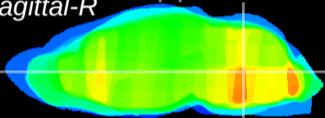

Coronal

Sagittal-R

Sagittal-L

ViBrism: CX29026
Horizontal

MVe