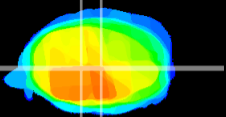

Coronal

Sagittal-R

Sagittal-L

ViBrism: CX29026
Horizontal

MVe