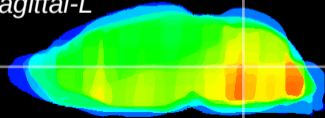

Coronal

Sagittal-R

Sagittal-L

ViBrism: CX29026
Horizontal

MVe