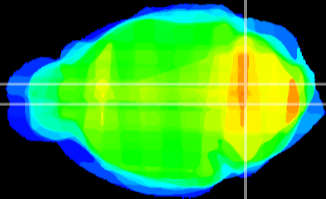

Coronal

Sagittal-R

Sagittal-L

ViBrism: CX29026
Horizontal

MVe