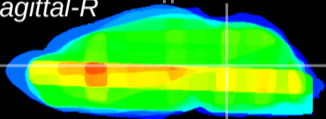

Coronal

Sagittal-R

Sagittal-L

ViBrism: CX29031
Horizontal

Tg