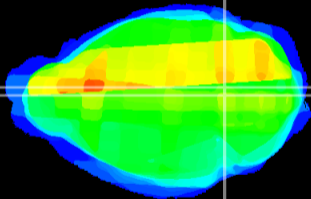

Coronal

Sagittal-R

Sagittal-L

ViBrism: CX29031
Horizontal

Tg