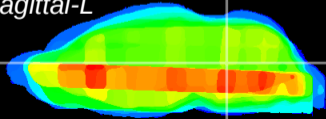

Coronal

Sagittal-R

Sagittal-L

ViBrism: CX29031
Horizontal

Tg