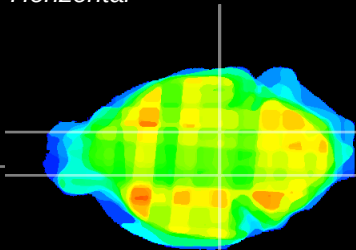

Coronal

Sagittal-R

Sagittal-L

ViBrism: CX29032
Horizontal

SN