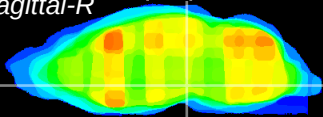

Coronal

Sagittal-R

Sagittal-L

ViBrism: CX29032
Horizontal

SN