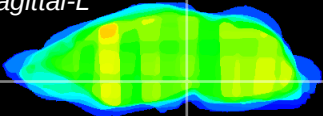

Coronal

Sagittal-R

Sagittal-L

ViBrism: CX29032
Horizontal

SN