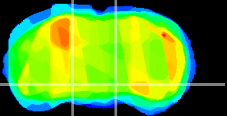

Coronal

Sagittal-R

Sagittal-L

ViBrism: CX29032
Horizontal

SN