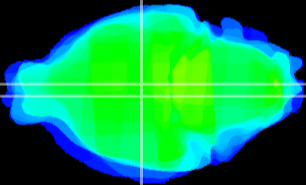

Coronal

Sagittal-R

Sagittal-L

ViBrism: CX29035
Horizontal

DM