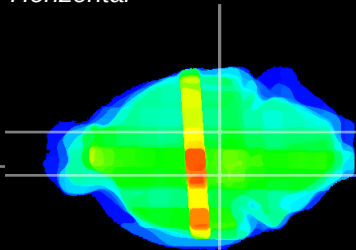

Coronal

Sagittal-R

Sagittal-L

ViBrism: CX29043
Horizontal

SN