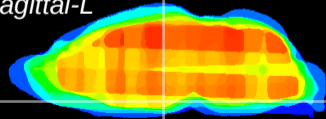

Coronal

Sagittal-R

Sagittal-L

ViBrism: CX29068
Horizontal

VMH