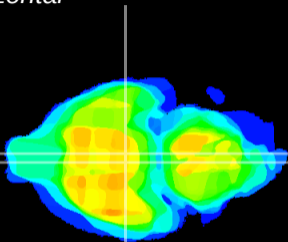

Coronal

Sagittal-R

Sagittal-L

ViBrism: CX29068
Horizontal

VMH