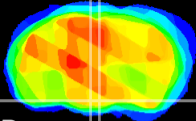

Coronal

Sagittal-R

Sagittal-L

ViBrism: CX29068
Horizontal

VMH