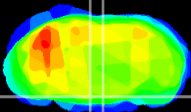

Coronal

Sagittal-R

Sagittal-L

ViBrism: CX29069
Horizontal

Pn