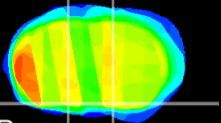

Coronal

Sagittal-R

Sagittal-L

ViBrisM: CX29081
Horizontal

S0