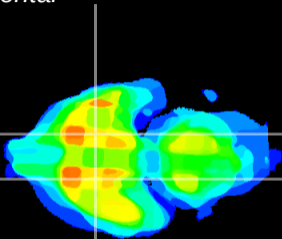

Coronal

Sagittal-R

Sagittal-L

ViBrisM: CX29081
Horizontal

S0