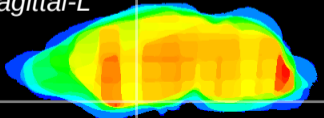

Coronal

Sagittal-R

Sagittal-L

ViBrisM: CX29081
Horizontal

S0