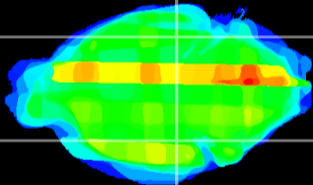

Coronal

Sagittal-R

Sagittal-L

ViBrism: CX29087
Horizontal

ventral S