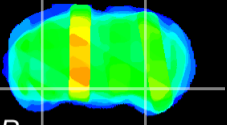

Coronal

Sagittal-R

Sagittal-L

ViBrism: CX29087
Horizontal

ventral S