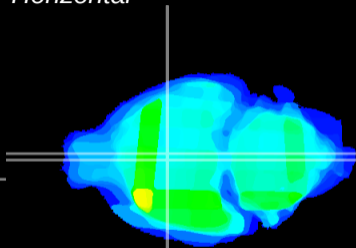

Coronal

Sagittal-R

Sagittal-L

ViBrisM: CX29090
Horizontal

SPa dorsal