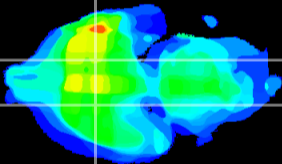

Coronal

Sagittal-R

Sagittal-L

ViBrism: CX29093
Horizontal

S0