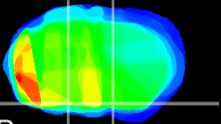

Coronal

Sagittal-R

Sagittal-L

ViBrism: CX29093
Horizontal

S0