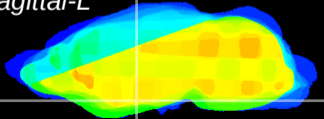

Coronal

Sagittal-R

Sagittal-L

ViBrism: CX29102
Horizontal

S0