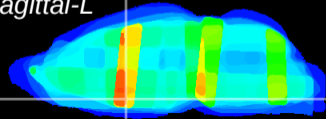

Coronal

Sagittal-R

Sagittal-L

ViBriSM: CX29105
Horizontal

MPA