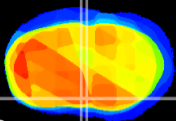

Coronal

Sagittal-R

Sagittal-L

ViBriSM: CX29105
Horizontal

MPA