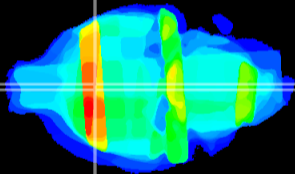

Coronal

Sagittal-R

Sagittal-L

ViBriSM: CX29105
Horizontal

MPA