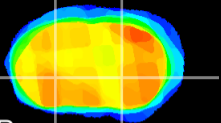

Coronal

Sagittal-R

Sagittal-L

ViBrism: CX29124
Horizontal

GP