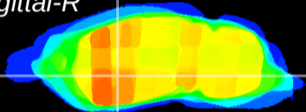

Coronal

Sagittal-R

Sagittal-L

ViBrism: CX29124
Horizontal

GP