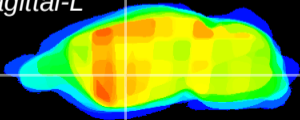

Coronal

Sagittal-R

Sagittal-L

ViBrism: CX29124
Horizontal

GP