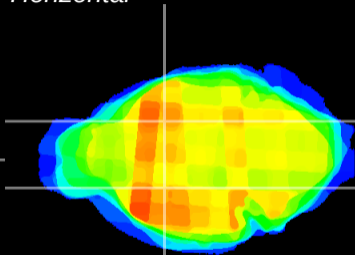

Coronal

Sagittal-R

Sagittal-L

ViBrism: CX29124
Horizontal

GP