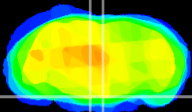

Coronal

Sagittal-R

Sagittal-L

ViBrism: CX29135
Horizontal

Pn