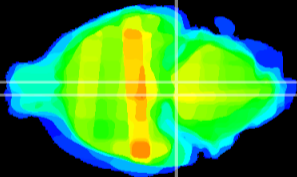

Coronal

Sagittal-R

Sagittal-L

ViBrism: CX29135
Horizontal

Pn