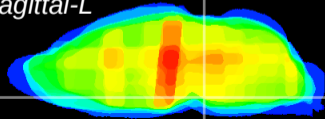

Coronal

Sagittal-R

Sagittal-L

ViBrism: CX29135
Horizontal

Pn