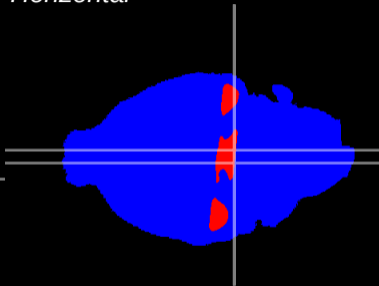

Coronal

Sagittal-R

Sagittal-L

ViBrism: CX29138
Horizontal

Pn