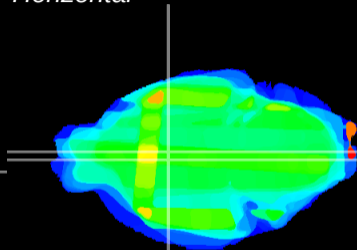

Coronal

Sagittal-R

Sagittal-L

ViBrism: CX29143
Horizontal

Pa